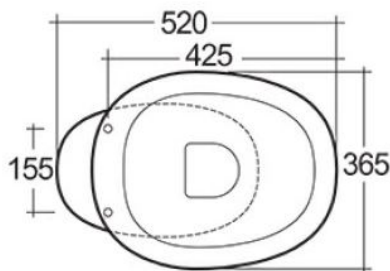

Seat Options:

CHWC124: Chartham Beyond slim soft close seat and cover

Pan Fixings:

Floor fixing pack supplied

Pan Connections:

TSWC115: Convert to P trap.

Material

Vitreous china to BS 3402

Finish

Alpine White

Size

365 x 520 x 420 mm