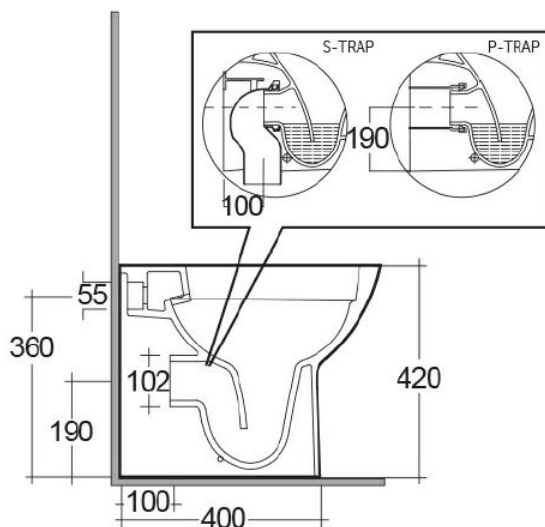

### Size

365 x 520 x 420 mm

### Weight

24kg

Dimensions: All dimensions in mm tolerance  $\pm 5\%$  for below 200mm and  $\pm 3\%$  for above 200mm.

call us 01474 335430  
e-mail us sales@theswc.co.uk  
visit us www.theswc.co.uk

the  
**sanitaryware**  
company